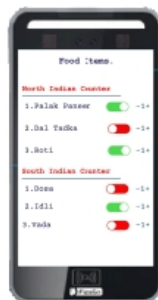

**Daily Dynamic  
Menu List**

**Pre-paid  
Canteen**

**Pre-Book meal  
using App/ESS**

Group the Items based on Use cases like the following options

**The Items based on  
Meal nature like  
Beverages,  
Main Course etc**

**The Items based on  
the Booths in case of  
Cafeteria with  
multiple Counters**

**Logical selection,  
or based on  
the Meal like Breakfast,  
Lunch, Dinner**