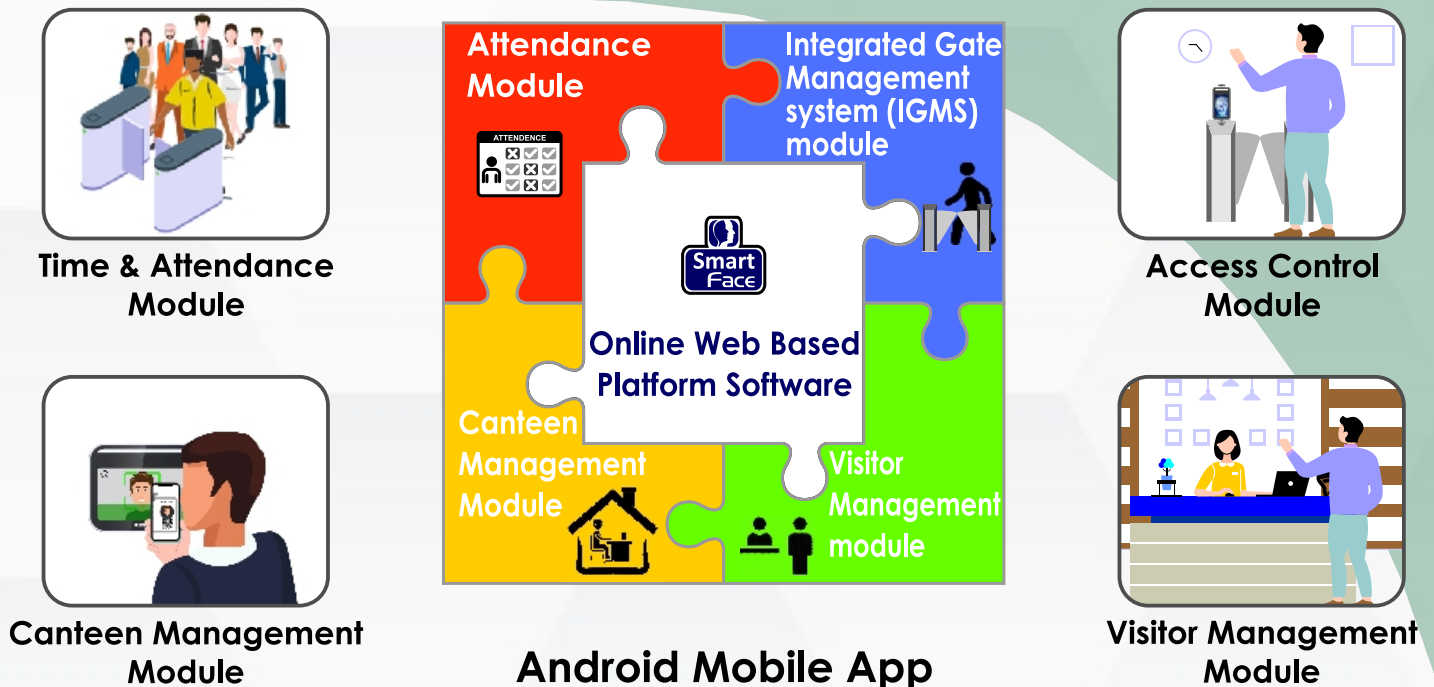

## Fingerprint based Mobile devices

Pocket Size Palm Held  
Biometric Attendance System

Finger print & Mifare Card reader based  
Handheld Data logger

## Battery operated Handheld Attendance Device Use Cases

Capture Attendance at  
Construction sites

Capture Attendance  
at Class rooms

Guard tour  
monitoring system

Capture Attendance  
for Hostel, Security Guard

# Web based Platform for FaceIT Terminal with API Add-on Modules for T&A, VMS & Canteen

## Scalable Platform software to meet your growing needs