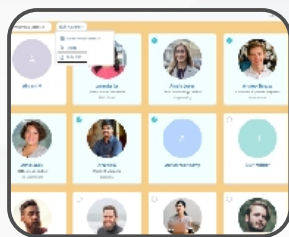

Live Head Count Management System