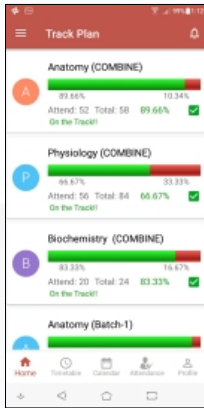

# Visitor Management with Access Control based on QR code or Face Recognition

Automation through technology for efficient operation:

Mobile App for Security personnel

Mobile Camera-based Face Recognition

Face Recognition Terminal Access Control

Access control based on QR Code Reader

Soft VMS

Hard VMS

Visitor E-pass on WhatsApp

Voice Assistant Integration

Conventional VMS Workflow

# Battery operated Handheld Biometric Device Ideal for Classroom Biometric Attendance for Students

## Classroom Attendance System

iCON Biometric Device  
for Student Attendance

LAN

Server

2. Data stored in  
main database  
at Server

1. Capturing Finger  
template along with  
other details for Student  
& Professor for Master  
database creation