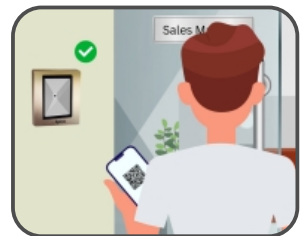

Integrated Gate Pass & Access Control Management System  
(IGMS) for Large Building

# Visitor Management with Access Control based on QR code or Face Recognition

Automation through technology for efficient operation:

Mobile App for Security personnel

Mobile Camera-based Face Recognition

Face Recognition Terminal Access Control

Access control based on QR Code Reader

Soft VMS

Hard VMS

Visitor E-pass on WhatsApp

Voice Assistant Integration

Conventional VMS Workflow