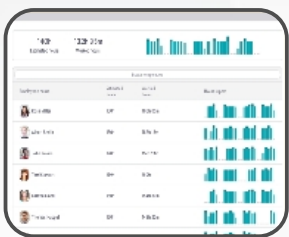

## Scalable Platform software to meet your growing needs

# Attendance, Leave & Shift Management System

**Shift Management Roster/ Auto Shift/Flexi**

**Leave & Tour Workflow Management**

**Approval set up based on Application Type**

**Customized Attendance Policy/Configuration**

**Online Dashboard for Occupancy**

**Live Head Count Management System**

**On demand Analytical Dashboard**

**Payroll & HRMS Integration based on DB/File/API**