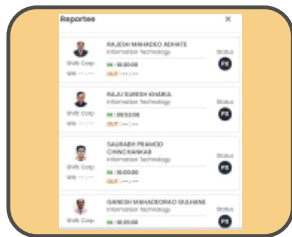

Team Attendance online view