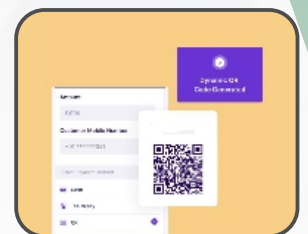

Subscription management based on period, Time slot

Online dashboard for occupancy

Pending or Due Subscription Dashboard

API integration with Third party software

Integration with Payment Gateway

# Handheld Face Recognition & Finger print based Attendance devices