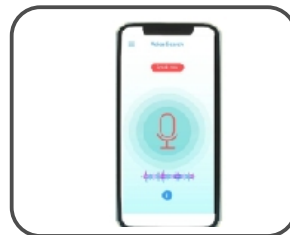

# Visitor Management with Access Control based on QR code or Face Recognition

Automation through technology for efficient operation:

Mobile App for Security personnel

Mobile Camera-based Face Recognition

Face Recognition Terminal Access Control

Access control based on QR Code Reader

Soft VMS

Hard VMS

Visitor E-pass on WhatsApp

Voice Assistant Integration

Conventional VMS Workflow

# Battery operated Handheld Biometric Device Ideal for Classroom Biometric Attendance for Students