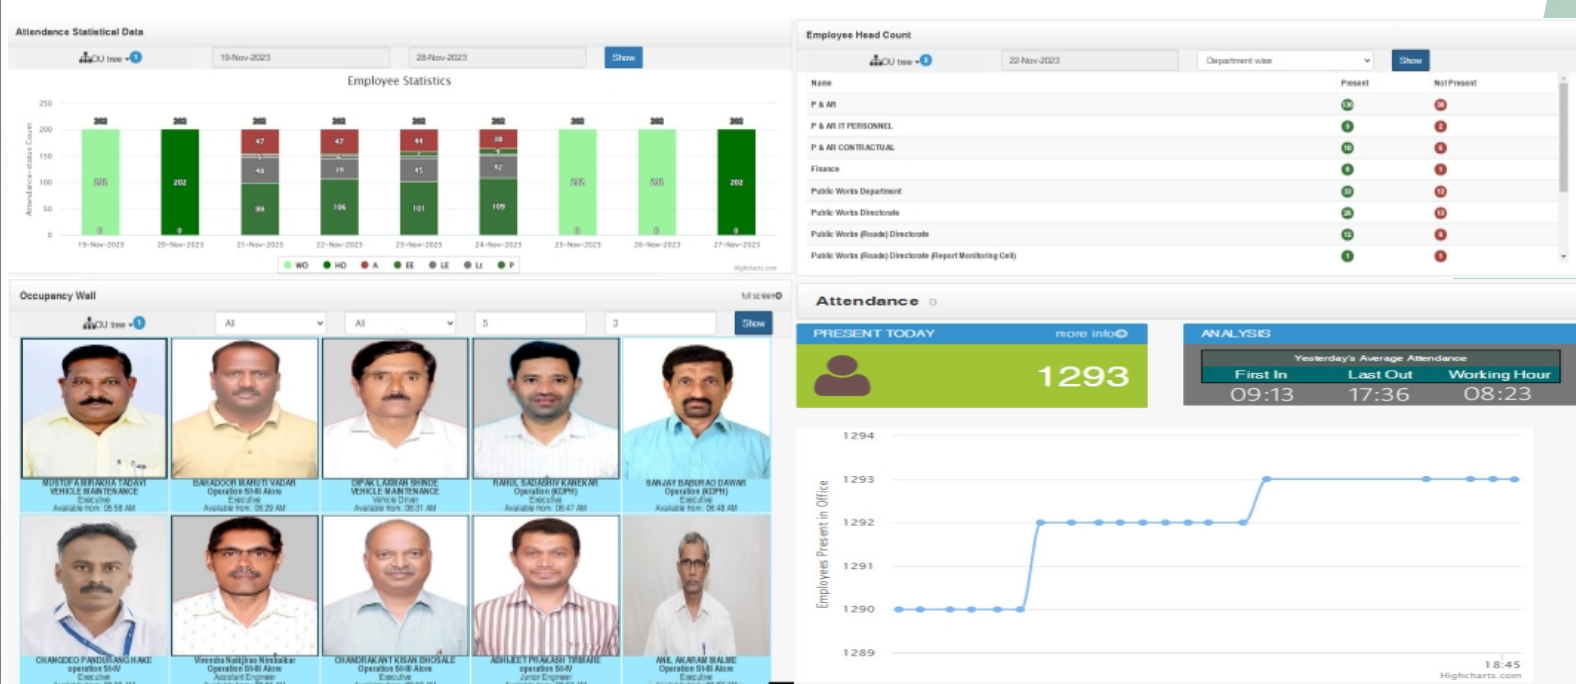

Attendance, Leave & Shift Management System

Shift Management Roster/ Auto Shift/Flexi