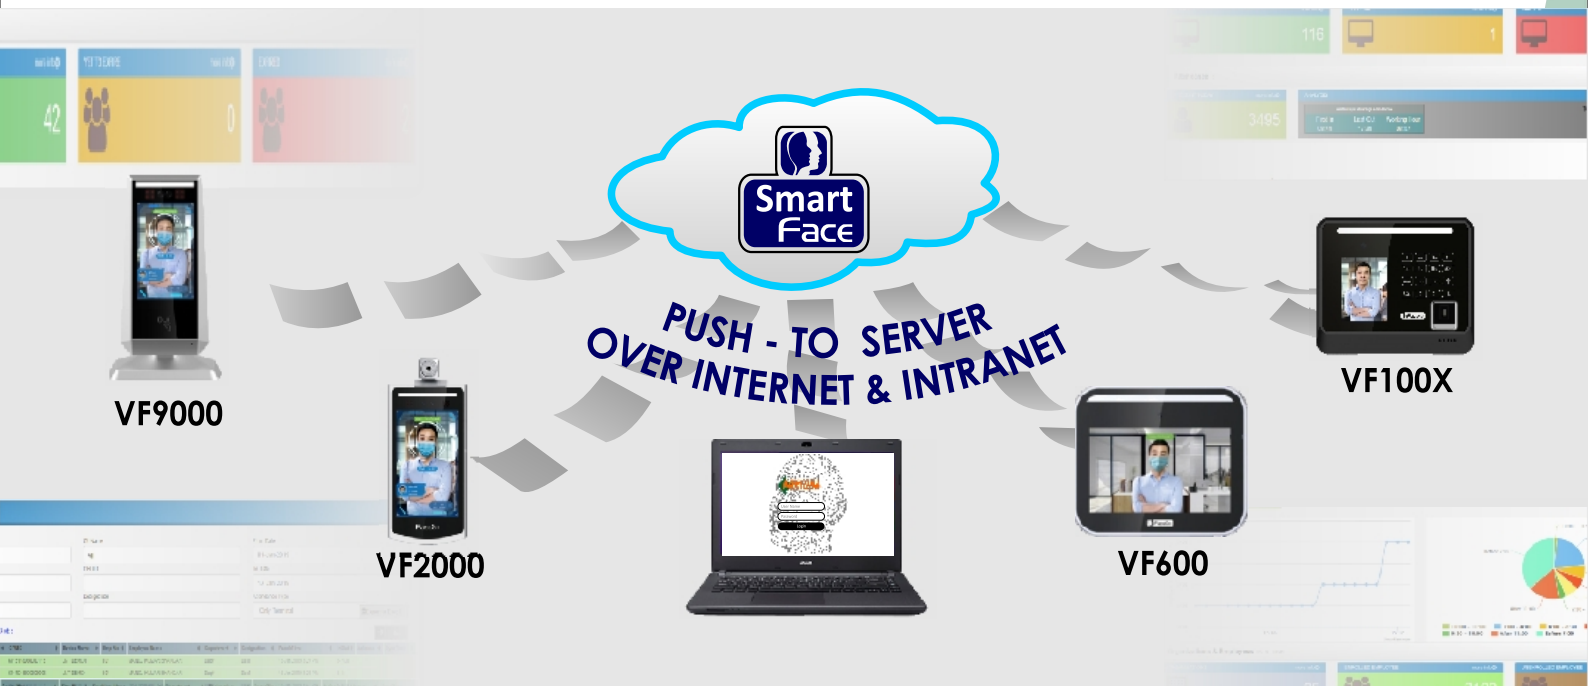

Web based Platform for FaceIT Terminal with API Add-on Modules for T&A, VMS & Canteen