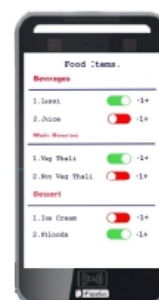

# Canteen & Cafeteria Management System in Industry & Corporate Office

The Canteen or Cafeteria works in one of the following Modes:

**Fixed Meal  
Canteen**

**A-La-Carta menu  
with quantity selection**

**Daily Dynamic  
Menu List**

**Pre-paid  
Canteen**

**Pre-Book meal  
using App/ESS**

Group the Items based on Use cases like the following options

**The Items based on  
Meal nature like  
Beverages,  
Main Course etc**

**The Items based on  
the Booths in case of  
Cafeteria with  
multiple Counters**

**Logical selection,  
or based on  
the Meal like Breakfast,  
Lunch, Dinner**