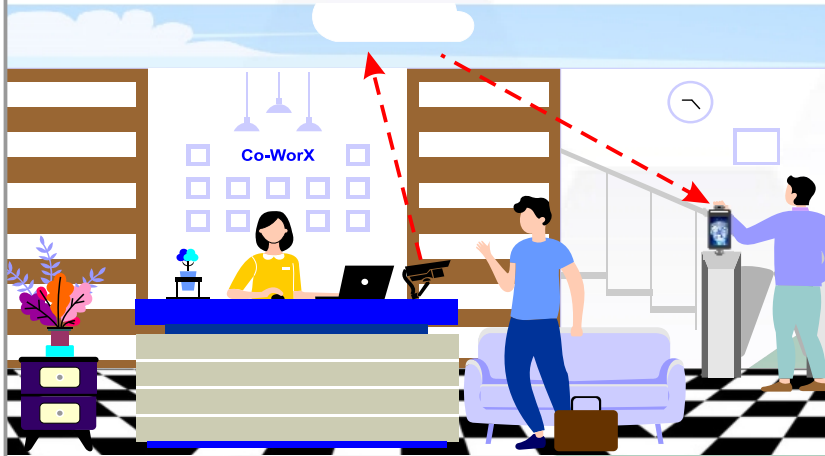

# Visitor Management with Access Control based on QR code or Face Recognition

Automation through technology for efficient operation:

Mobile App for Security personnel

Mobile Camera-based Face Recognition

Face Recognition Terminal Access Control

Access control based on QR Code Reader

Soft VMS

Hard VMS

Visitor E-pass on WhatsApp

Voice Assistant Integration

Conventional VMS Workflow