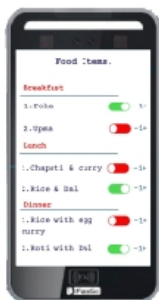

**Daily Dynamic  
Menu List**

**Pre-paid  
Canteen**

**Pre-Book meal  
using App/ESS**

Group the Items based on Use cases like the following options

**The Items based on  
Meal nature like  
Beverages,  
Main Course etc**

**The Items based on  
the Booths in case of  
Cafeteria with  
multiple Counters**

**Logical selection,  
or based on  
the Meal like Breakfast,  
Lunch, Dinner**