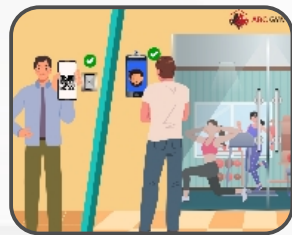

### Gate Entry Management in Industry

Employee Attendance system

Contract Labor Gate entry Management

Visitor E-pass with QR code & Face Access

# Gym Membership & Occupancy Management System

Manage your Gym with Technology to meet your growing needs

Gym slot advance booking

Check-in based on Face/QR verification

Integration with Access Control system