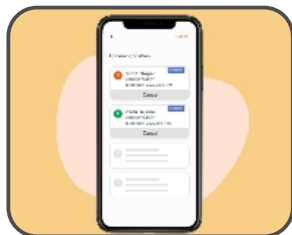

## Employee Self-service Portal

Attendance with Face verification & GPS tracking

Team Attendance online view

Leave application & approval workflow

Visitor invite & approval workflow

Canteen item booking

Online Chat with team

## Mobile App

Employee Face Registration using mobile camera

Capture CSN No. for Mifare card using NFC reader

Face Attendance device status view in online mode

Mobile Attendance for field staff with Face verification