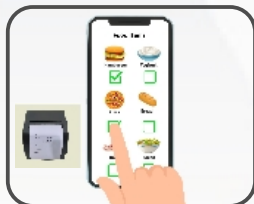

**A-La-Carta menu
with quantity selection**