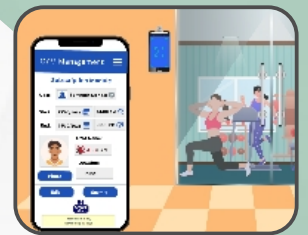

### Gate Entry Management in Industry

Employee Attendance system

Contract Labor Gate entry Management

Visitor E-pass with QR code & Face Access

# Gym Membership & Occupancy Management System

Manage your Gym with Technology to meet your growing needs

Gym slot advance booking

Check-in based on Face/QR verification

Integration with Access Control system

Subscription management based on period, Time slot

Online dashboard for occupancy

Pending or Due Subscription Dashboard

API integration with Third party software

Integration with Payment Gateway