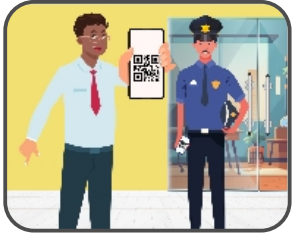

Contract Labour Management System for  
Industry with Compliance based Access Control

IoT Based Access Control System/  
Panel with QR & Face Reader

Hand Held Face & Biometric Devices  
for Field Attendance

Class Room Attendance System  
with Handheld Device

Gym Management System with  
Face Device & QR Code Integration

Cloud Enabled Attendance system with  
Face Device & Mobile App Integration

Canteen Management System with  
Face Device Integration

Integrated Gate Pass & Access Control Management System  
(IGMS) for Large Building

# Visitor Management with Access Control based on QR code or Face Recognition

Automation through technology for efficient operation:

Mobile App for Security personnel

Mobile Camera-based Face Recognition