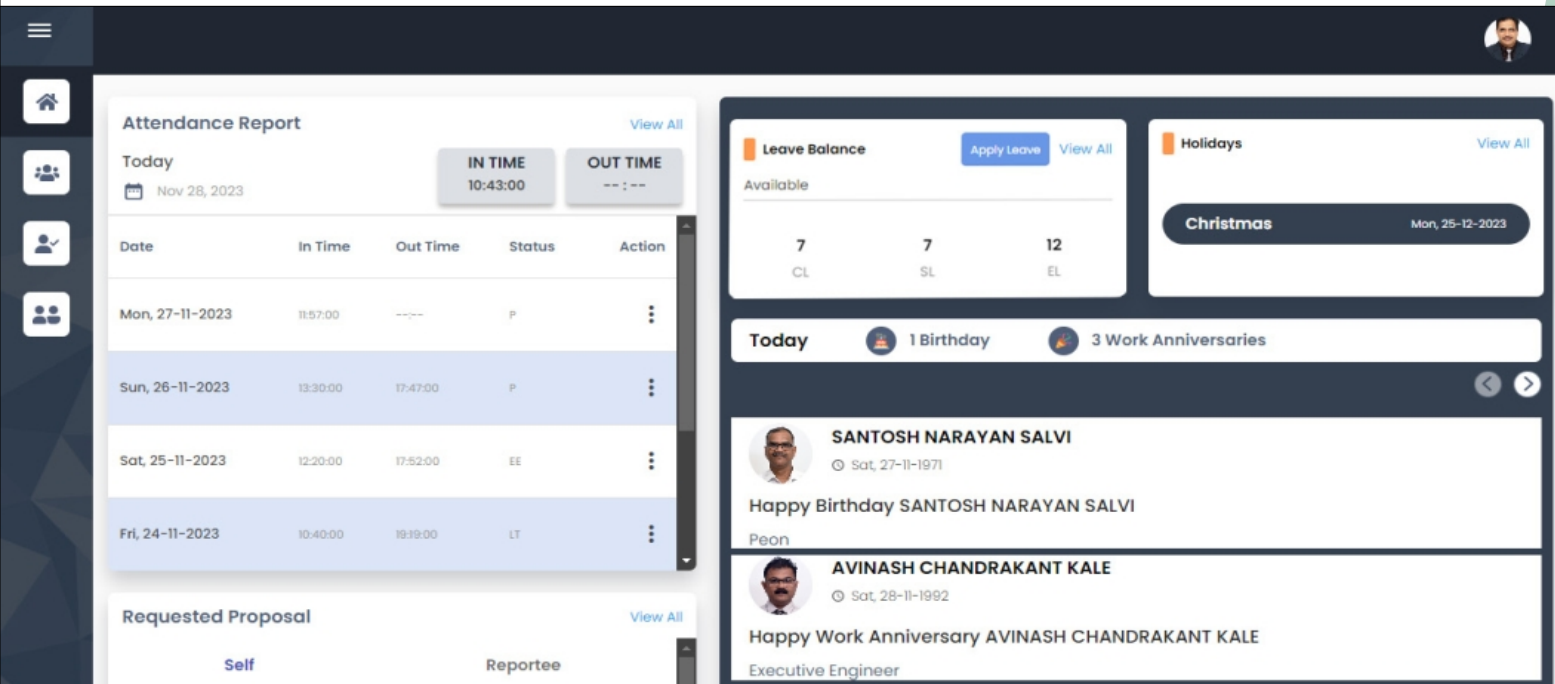

Employee Self Service (ESS) & Mobile App with Employee Login