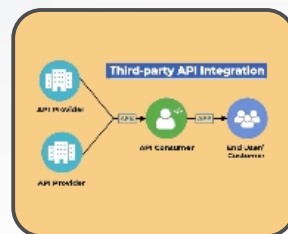

### Gate Entry Management in Industry

Employee Attendance system

Contract Labor Gate entry Management

Visitor E-pass with QR code & Face Access

# Gym Membership & Occupancy Management System

Manage your Gym with Technology to meet your growing needs

Gym slot advance booking

Check-in based on Face/QR verification

Integration with Access Control system

Subscription management based on period, Time slot

Online dashboard for occupancy

Pending or Due Subscription Dashboard

API integration with Third party software

Integration with Payment Gateway